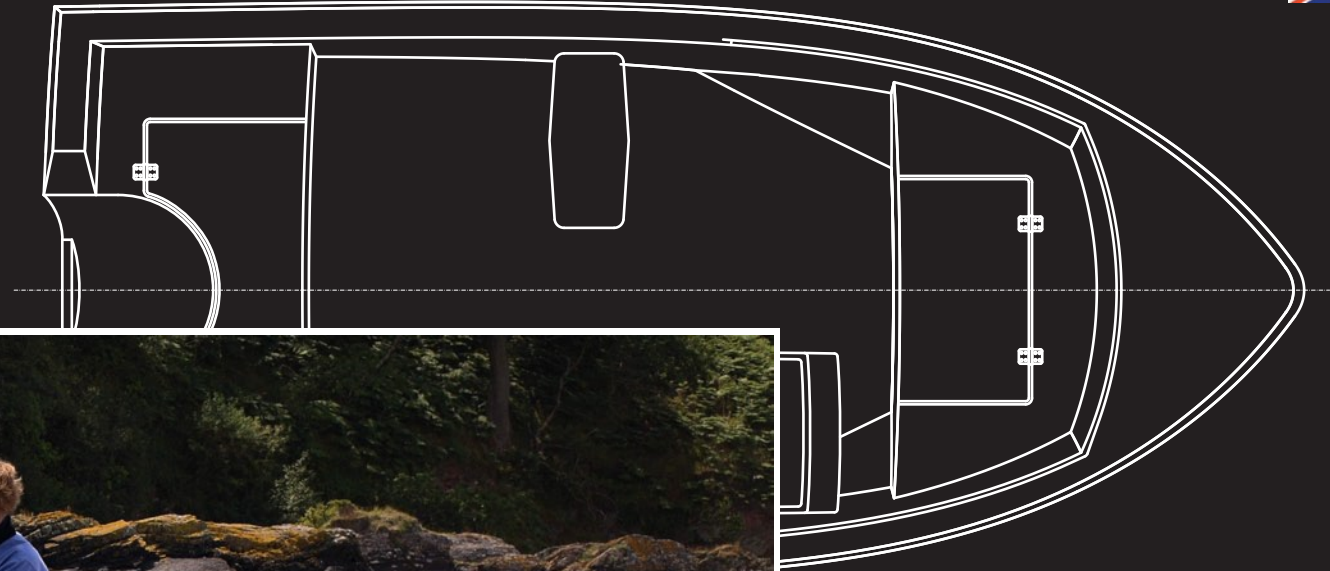

PILOT4

Westport Marine Limited
7 The Old Stables, Crownhill Fort
Plymouth, Devon UK PL6 5BX
Tel: 01752 772224
e: sales@westportmarine.co.uk
www.westportmarine.co.uk

Style, Performance, Practicality....